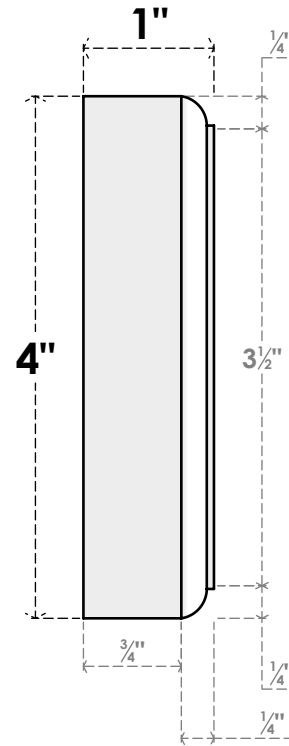

ROSP040X040X100SDG05

4"W X 4"H X 1"P STANDARD SEDGWICK ROSETTE WITH ROUNDED EDGE,
ARCHITECTURAL GRADE PVC

FRONT

SIDE

EKENA MILLWORK
2300 WEST MAIN ST.
CLARKSVILLE, TX 75426
TOLL FREE: 866-607-0453
WWW.EKENAMILLWORK.COM

NOTES

1. INSTALLATION TO BE COMPLETED IN ACCORDANCE WITH MANUFACTURER'S SPECIFICATIONS.
2. DRAWING MAY NOT BE TO SCALE
3. THIS DRAWING IS INTENDED FOR DESIGN AND PLANNING PURPOSES ONLY.
4. ALL INFORMATION CONTAINED HEREIN WAS CURRENT AT THE TIME OF DEVELOPMENT BUT MUST BE REVIEWED AND APPROVED BY THE PRODUCT MANUFACTURER TO BE CONSIDERED ACCURATE.
5. ARCHITECTURAL GRADE PVC PRODUCTS ARE MADE FROM EXPANDED CELLULAR PVC AND COME NATURALLY WHITE BUT MAY BE PAINTED