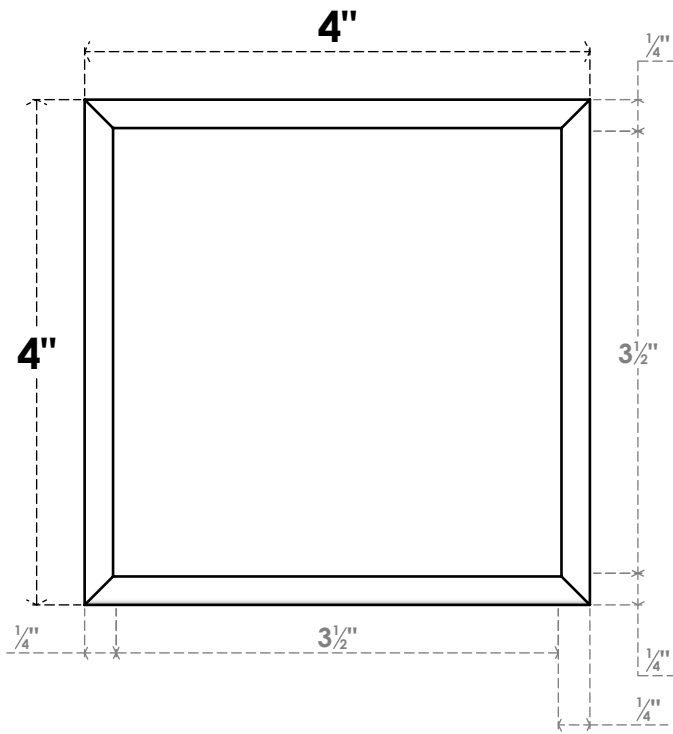

ROSP040X040X100SDG05

4"W X 4"H X 1"P STANDARD SEDGWICK ROSETTE WITH ROUNDED EDGE,
ARCHITECTURAL GRADE PVC

FRONT

SIDE

EKENA MILLWORK
2300 WEST MAIN ST.
CLARKSVILLE, TX 75426
TOLL FREE: 866-607-0453
WWW.EKENAMILLWORK.COM